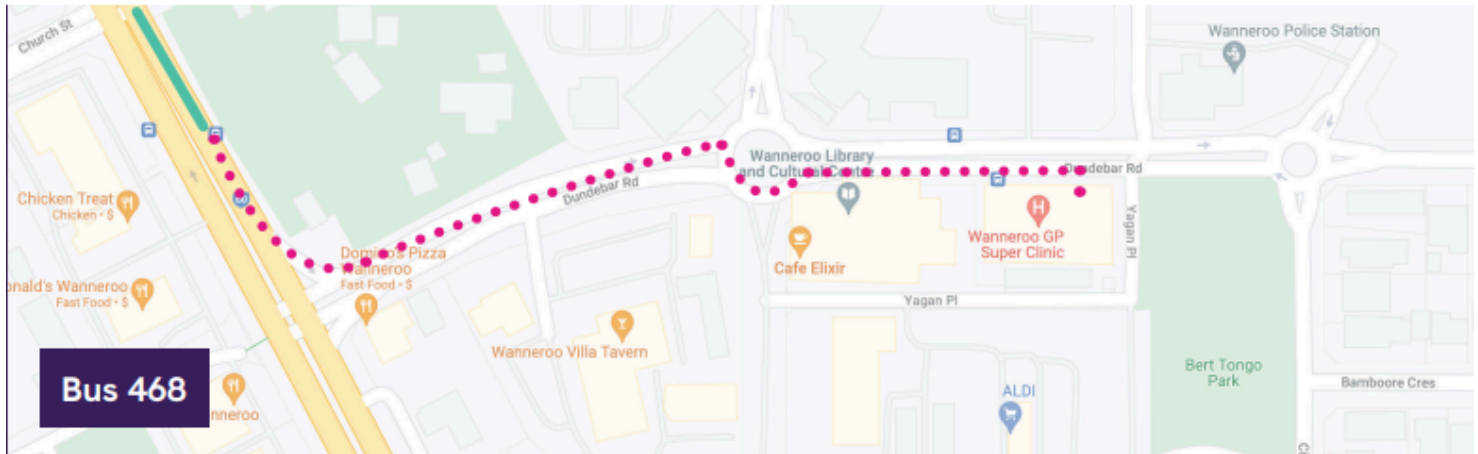

## LOCATION

**30 Dundebur Road, Wanneroo WA 6056**

Enter the building from Dundebur Road entrance and use the lifts up to Level 2.

Turn left and pass through the automatic doors. Superyou Therapy office is located at the end of the hall, past Breastscreen WA.

If you are having any difficulty finding us, please phone us on 6253 4700 and ask to be transferred to your therapist.

There is ample free parking located off Yagan Place, a short distance from the entrance as highlighted below in yellow.

# Images

Entrance to underground car park off Yagan Place.

Building entrance off Dundobar Road

Lift access from Ground Floor to Level 2 (both shown in image)

Outside view of Superyou Therapy office

Underground ACROD parking bays off Yagan Place. Lift located in car park.

# Public Transport

From Joondalup Station:

Take Bus 468, stopping at Wanneroo Rd Before Dundebur Rd

From Joondalup Station:

Take Bus 467, stopping at Dundebur Rd After Servite Tce.

We look forward to seeing you soon!