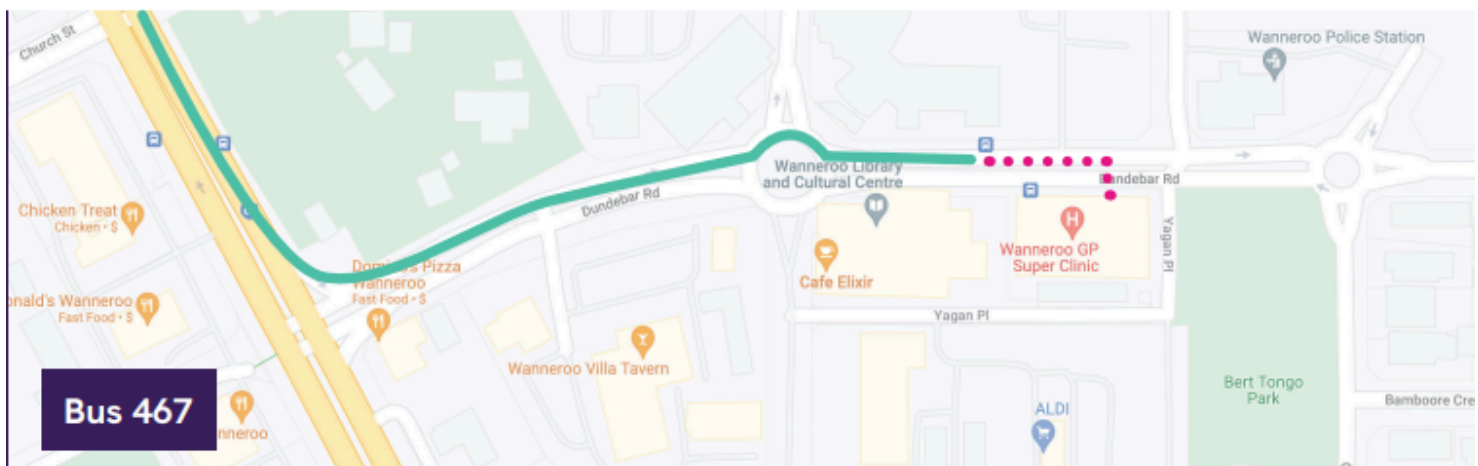

## LOCATION

**30 Dundebur Road, Wanneroo WA 6056**

Enter the building from Dundebur Road entrance and use the lifts up to Level 2.

Turn left and pass through the automatic doors. Superyou Therapy office is located at the end of the hall, past Breastscreen WA.

If you are having any difficulty finding us, please phone us on 6253 4700 and ask to be transferred to your therapist.

There is ample free parking located off Yagan Place, a short distance from the entrance as highlighted below in yellow.

# Images

Entrance to underground car park off Yagan Place.

Building entrance off Dundobar Road

Lift access from Ground Floor to Level 2 (both shown in image)

Outside view of Superyou Therapy office

Underground ACROD parking bays off Yagan Place. Lift located in car park.

# Public Transport

From Joondalup Station:

Take Bus 468, stopping at Wanneroo Rd Before Dundebur Rd

From Joondalup Station:

Take Bus 467, stopping at Dundebur Rd After Servite Tce.

We look forward to seeing you soon!