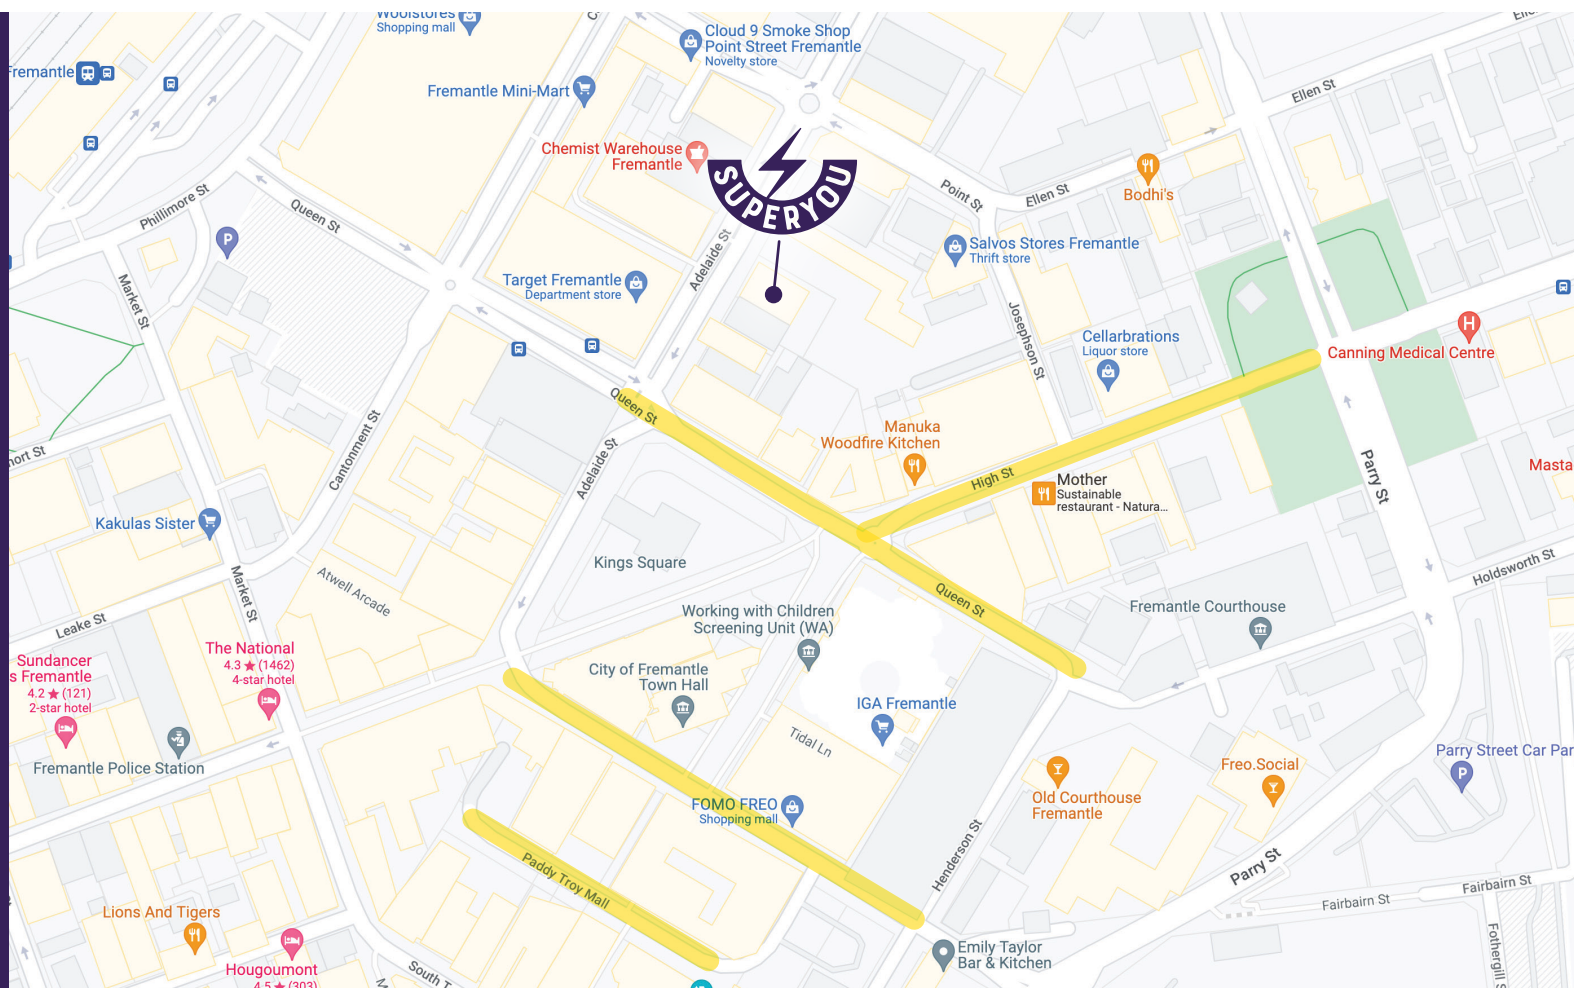

Superyou Therapy South Metro Hub Parking and Access Map

Location

21 Adelaide Street, Fremantle 6160
(on the opposite side of Target)

If you are having any difficulty finding us or have significant mobility needs, please phone us on (08) 6263 8623 and ask to be transferred to your therapist.

Parking Information

There is one-hour free parking along the streets highlighted in the map below, within 5-minute walking distance from the entrance:

- High St
- Queen St
- William St
- Paddy Troy Mall

Public Transport

Train: Fremantle Line

5 minute walking distance from Fremantle Train Station.

Train: Mandurah Line

From Canning Bridge Station - Take Bus 910, stopping at Queen St after Adelaide St.

From Bull Creek Station - Take Bus 915, stopping at Queen St after Adelaide St.

Direct buses to Fremantle Train Station:

- Bus 910 from Perth Busport Zone B
- Bus 998 from Murdoch Station
- Bus 520 from Cockburn Central
- Bus 548, 549 from Rockingham Train Station

Building Access

Enter the building from **Adelaide Street entrance** and ring the doorbell for access.